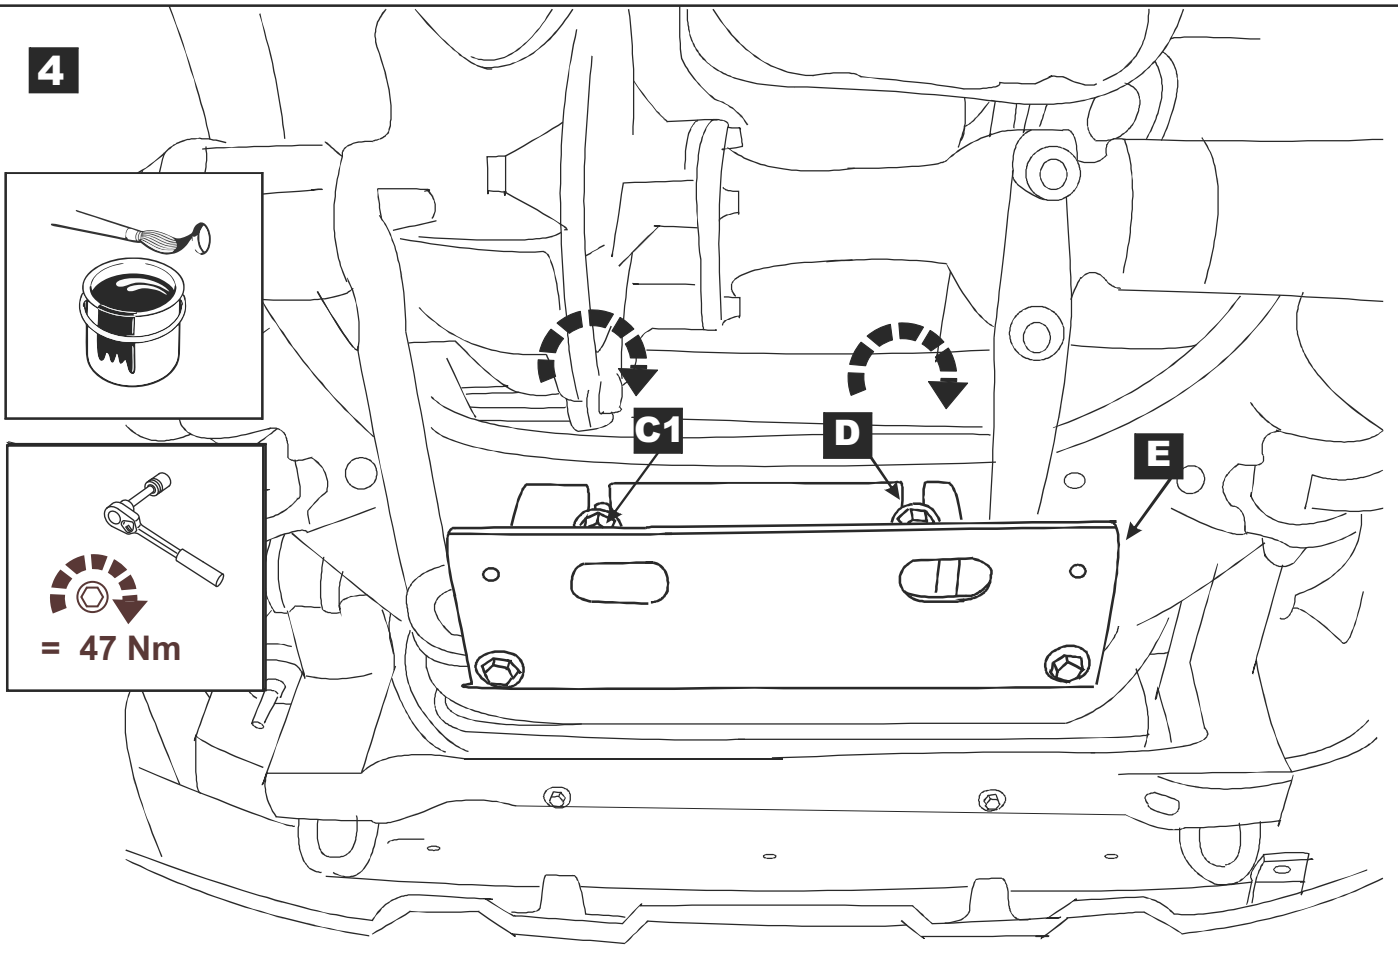

3

4

Part number:
PZ4AL-07530-00

Issue:
0

Date:
19/12/06

Manual reference number:
AIM 000-867-0

Page:
4/5