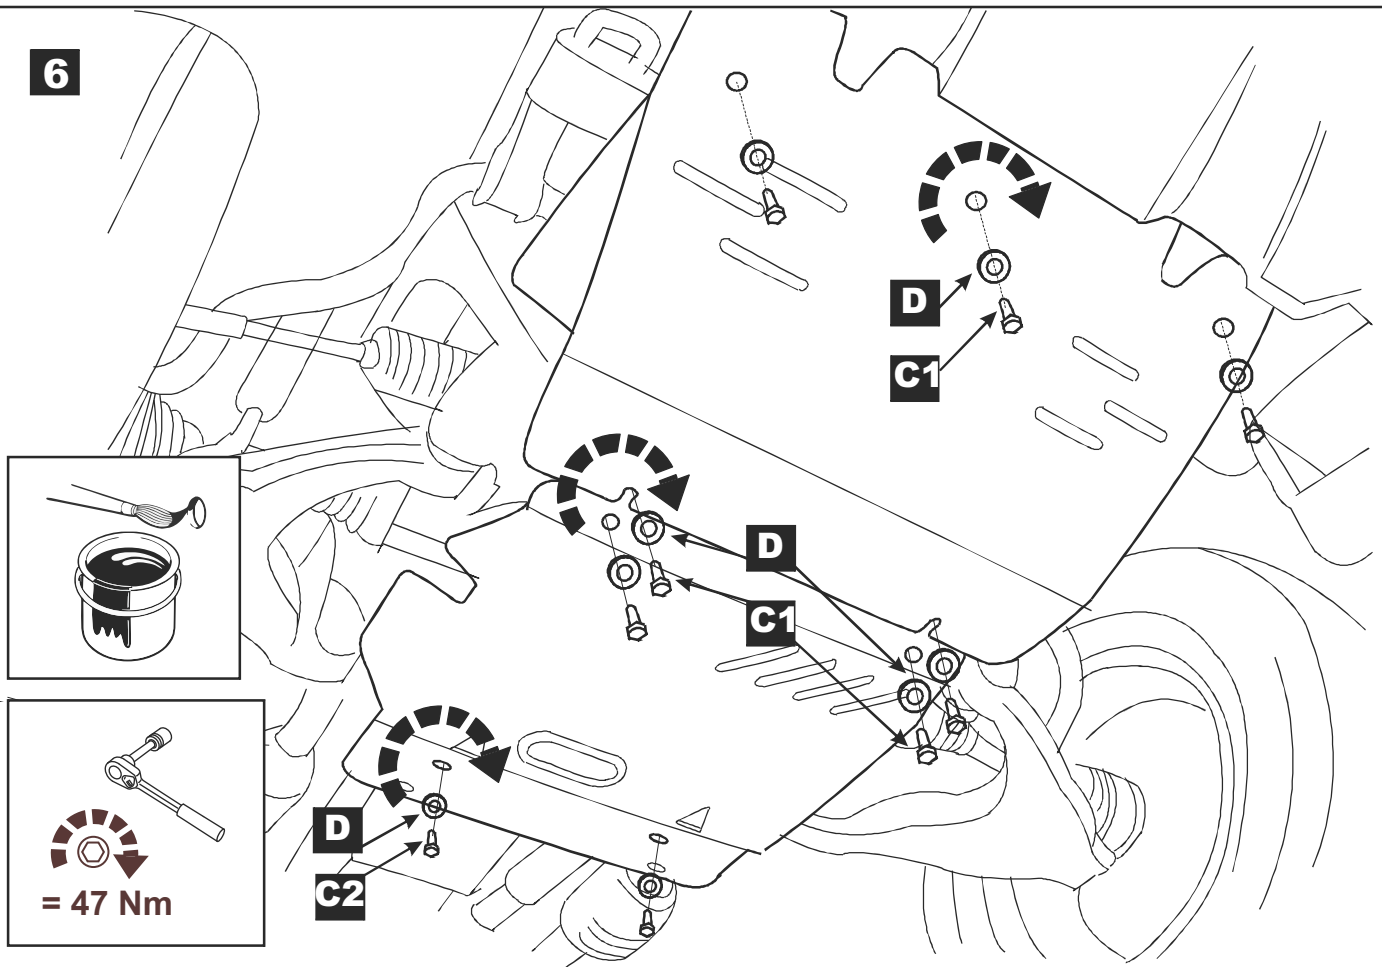

5

6

Part number:
PZ4AL- 07530- 00

Issue:
0

Date:
19/12/06

Manual reference number:
AIM 000-867-0

Page:
5/5