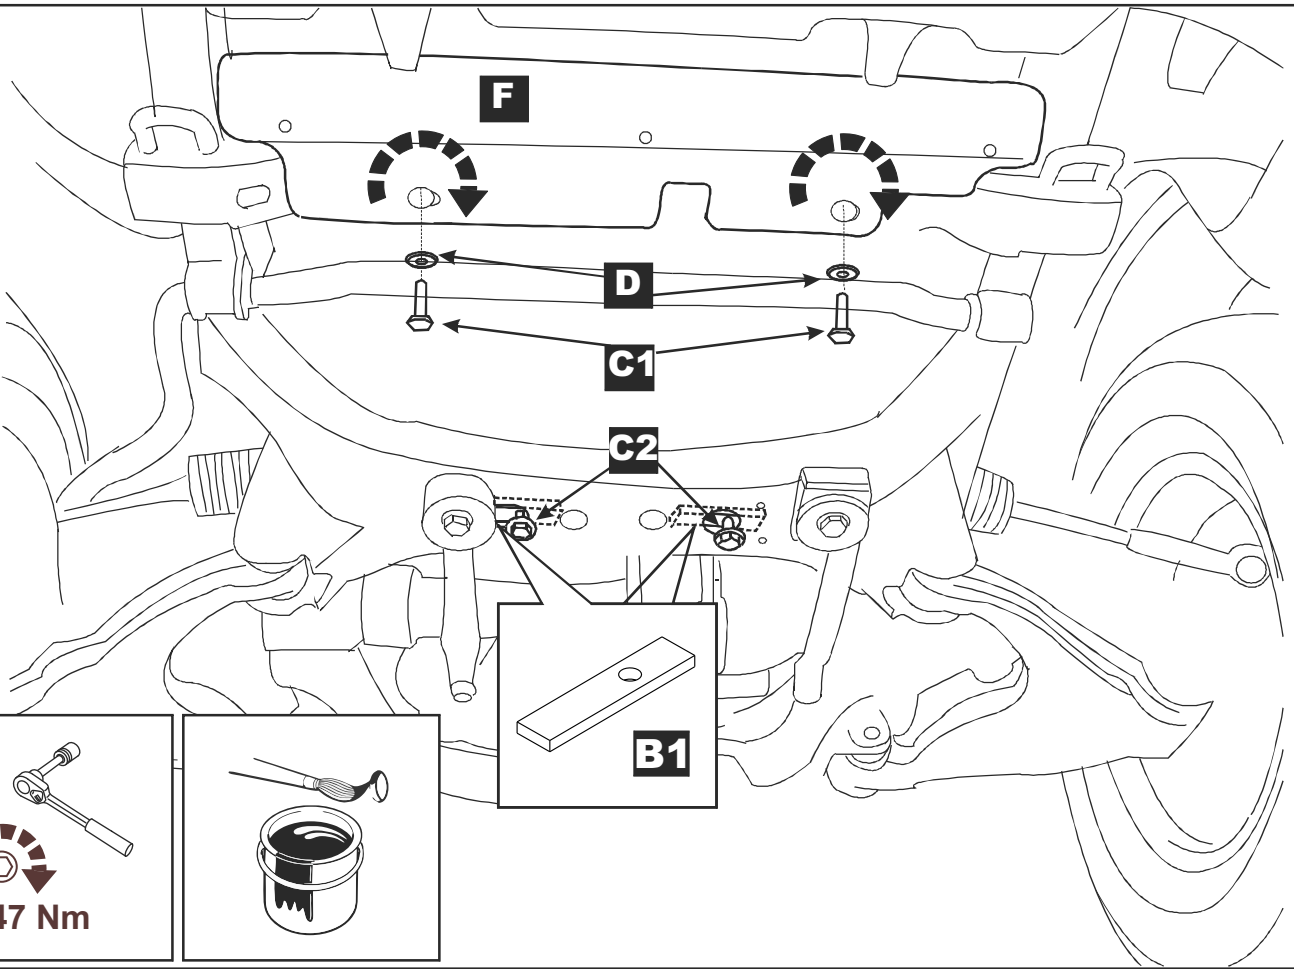

3

4

Part number:
PZ4AL-07530-00

Issue:
0

Date:
19/12/06

Manual reference number:
AIM 000-867-0

Page:
4/5