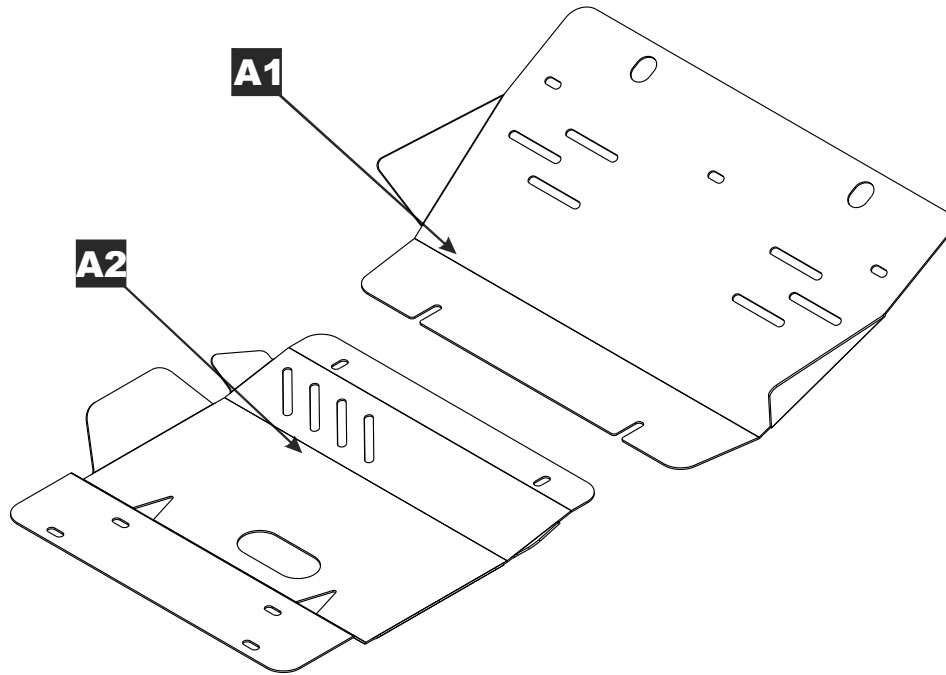

Part number: PZ4AL-07530-00

PZ4AL- 07530- 60

B1

X 2

B2

X 2

C1

11 x M 10x30

C2

2 x M10x80

D

13 x Ø10

E