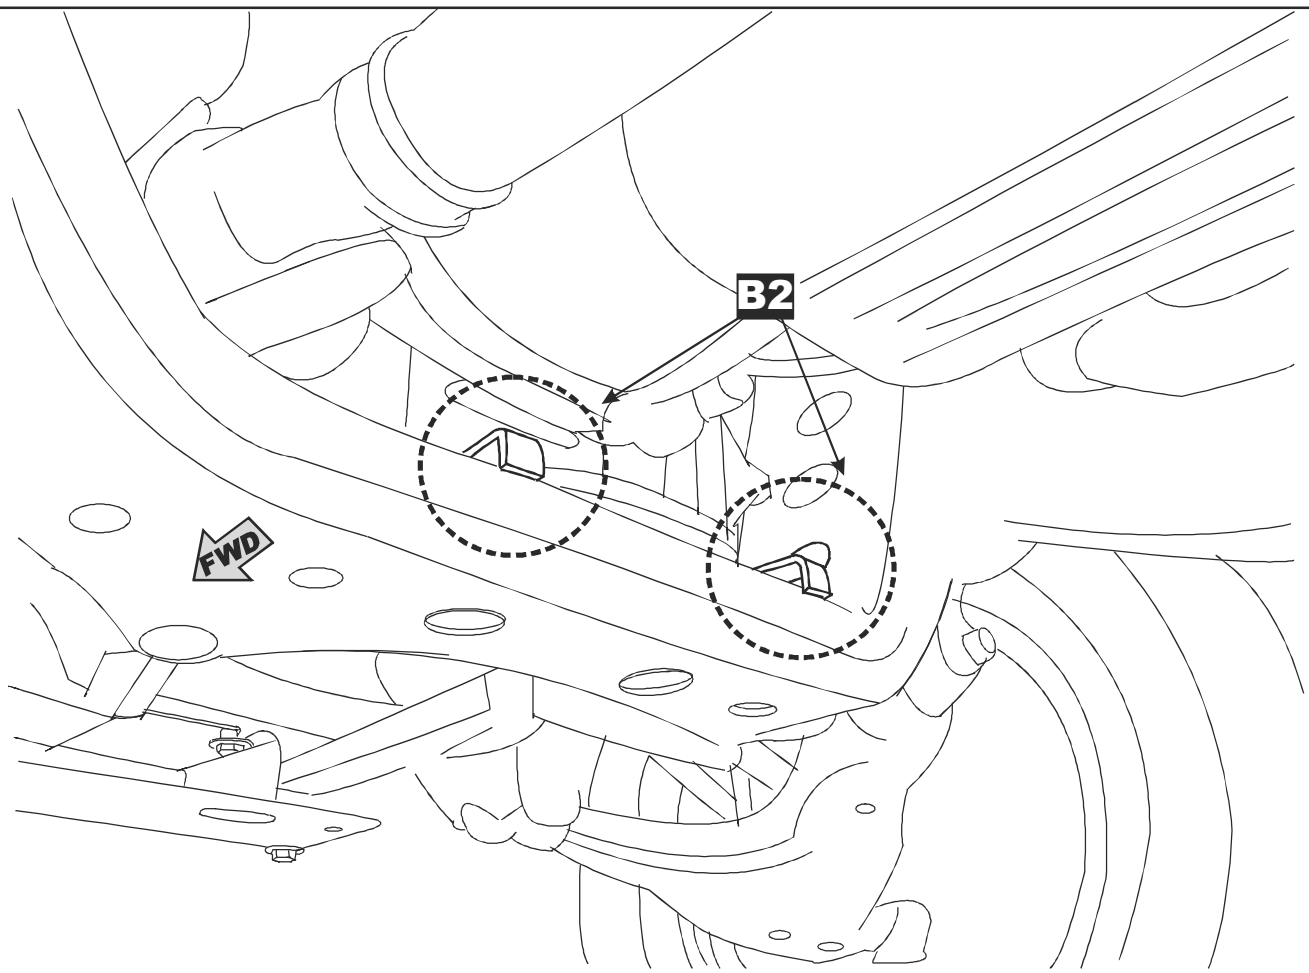

5

6

Part number:
PZ4AL- 07530- 00

Issue:
0

Date:
19/12/06

Manual reference number:
AIM 000-867-0

Page:
5/5